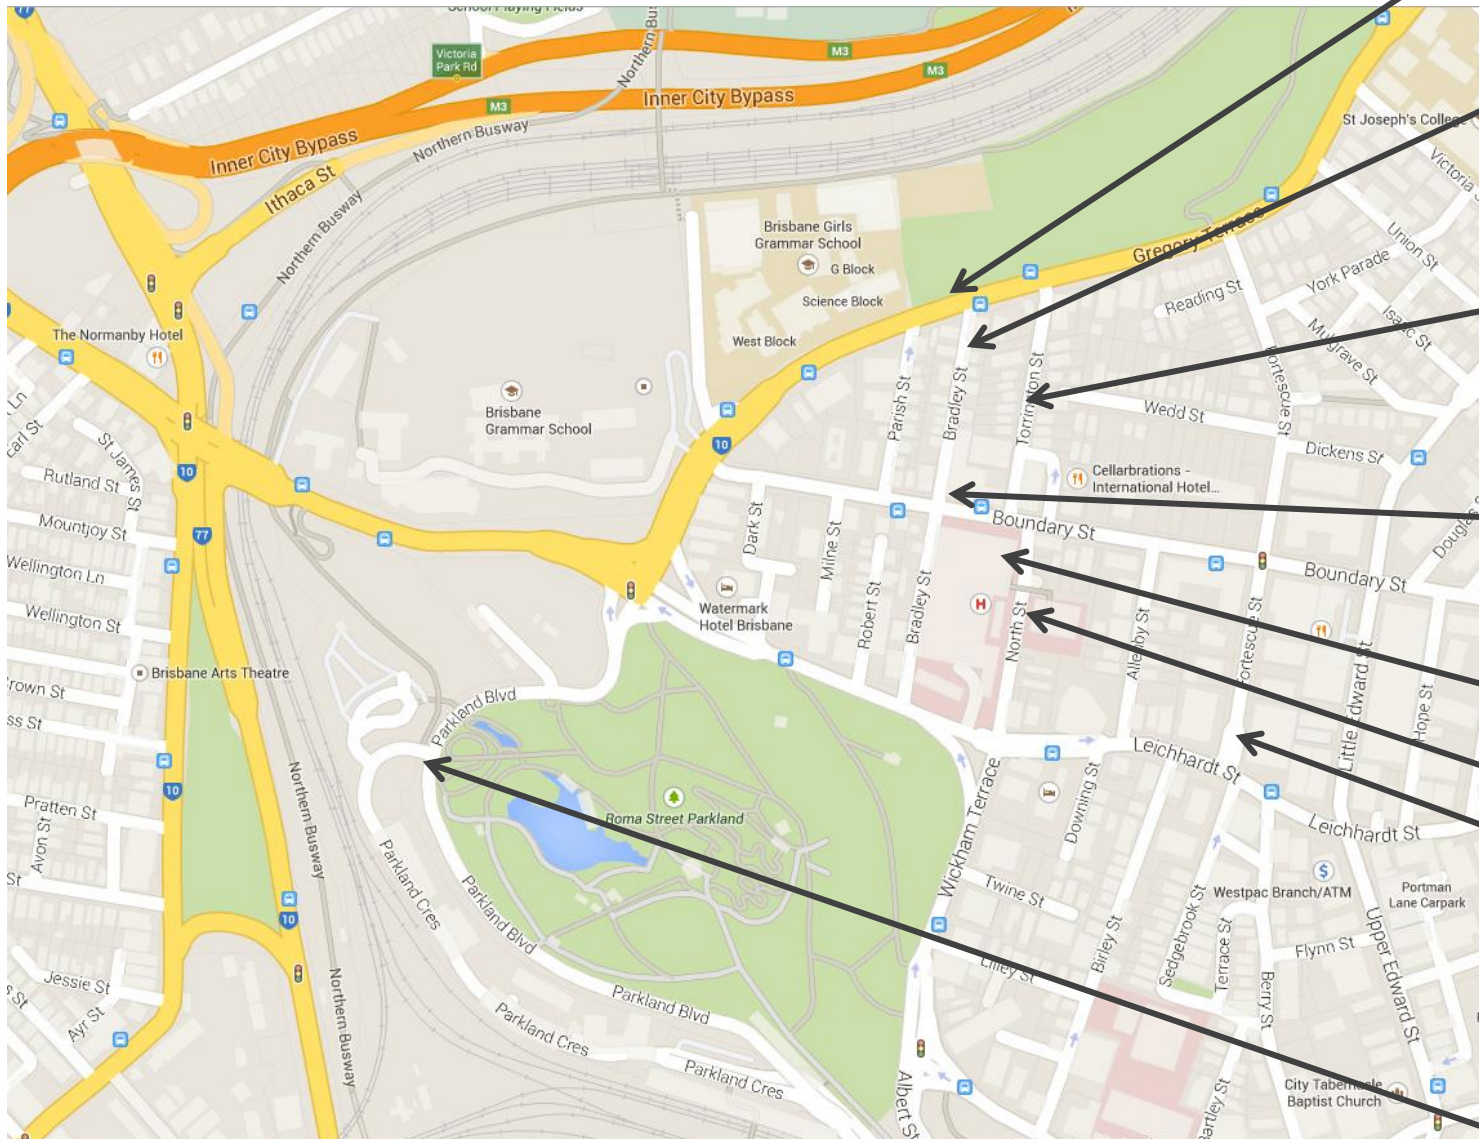

BRISBANE GIRLS GRAMMAR SCHOOL

Metered and Paid Parking around the Spring Hill Campus

Gregory Terrace
(both sides of the street)
Metered parking – 3, 4 and 12 hours
From \$2.80 per hour

Bradley Street
Metered parking – 2 hours max
From \$4.05 per hour

Torrington Street
Metered parking – 2 hours max
From \$4.05 per hour

Boundary Street
Metered parking – 2 hours max
From \$2.80 per hour

Pay car parks:

- Hospital (entrance on North Street)
- St Andrew's Place (entrance on North Street)
- Wilson Parking, 433 Boundary Street (entrance in Fortescue Street)

Roma Street Parklands Car Park
Metered parking
From \$15.00 for one hour