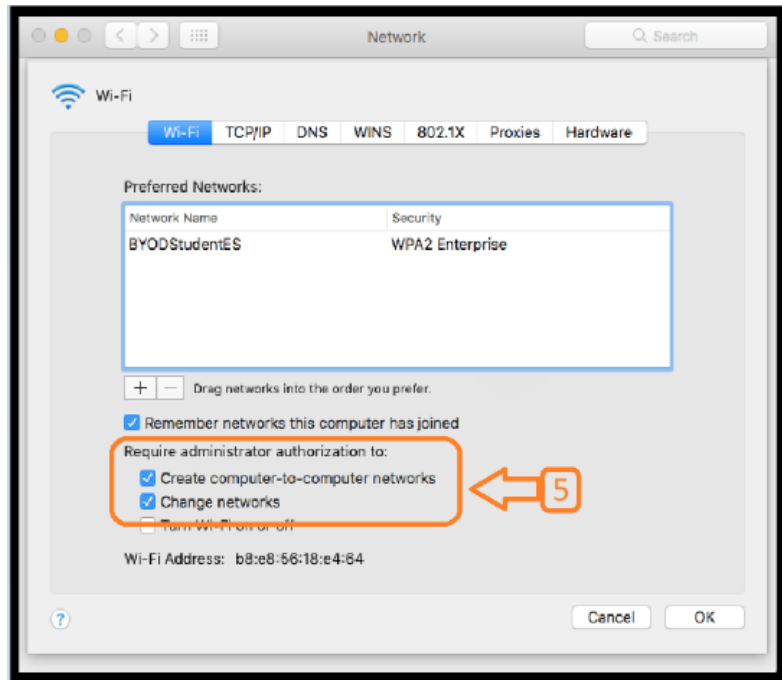

BRISBANE GIRLS GRAMMAR SCHOOL

5. Require administrator authorization to:
  Click 'Create computer-to-computer networks' and 'Change networks'