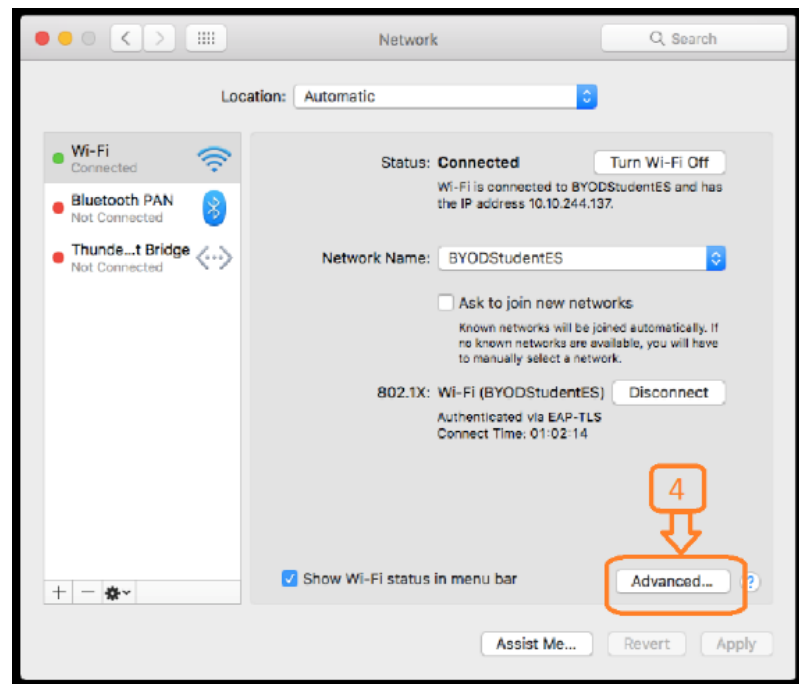

BRISBANE GIRLS GRAMMAR SCHOOL

Setting up Network permission on MAC

1. Log into child's MAC using the Administrator Account
2. Open 'System Preferences'
3. Click 'Network'

4. Click 'Advanced...'

BRISBANE GIRLS GRAMMAR SCHOOL