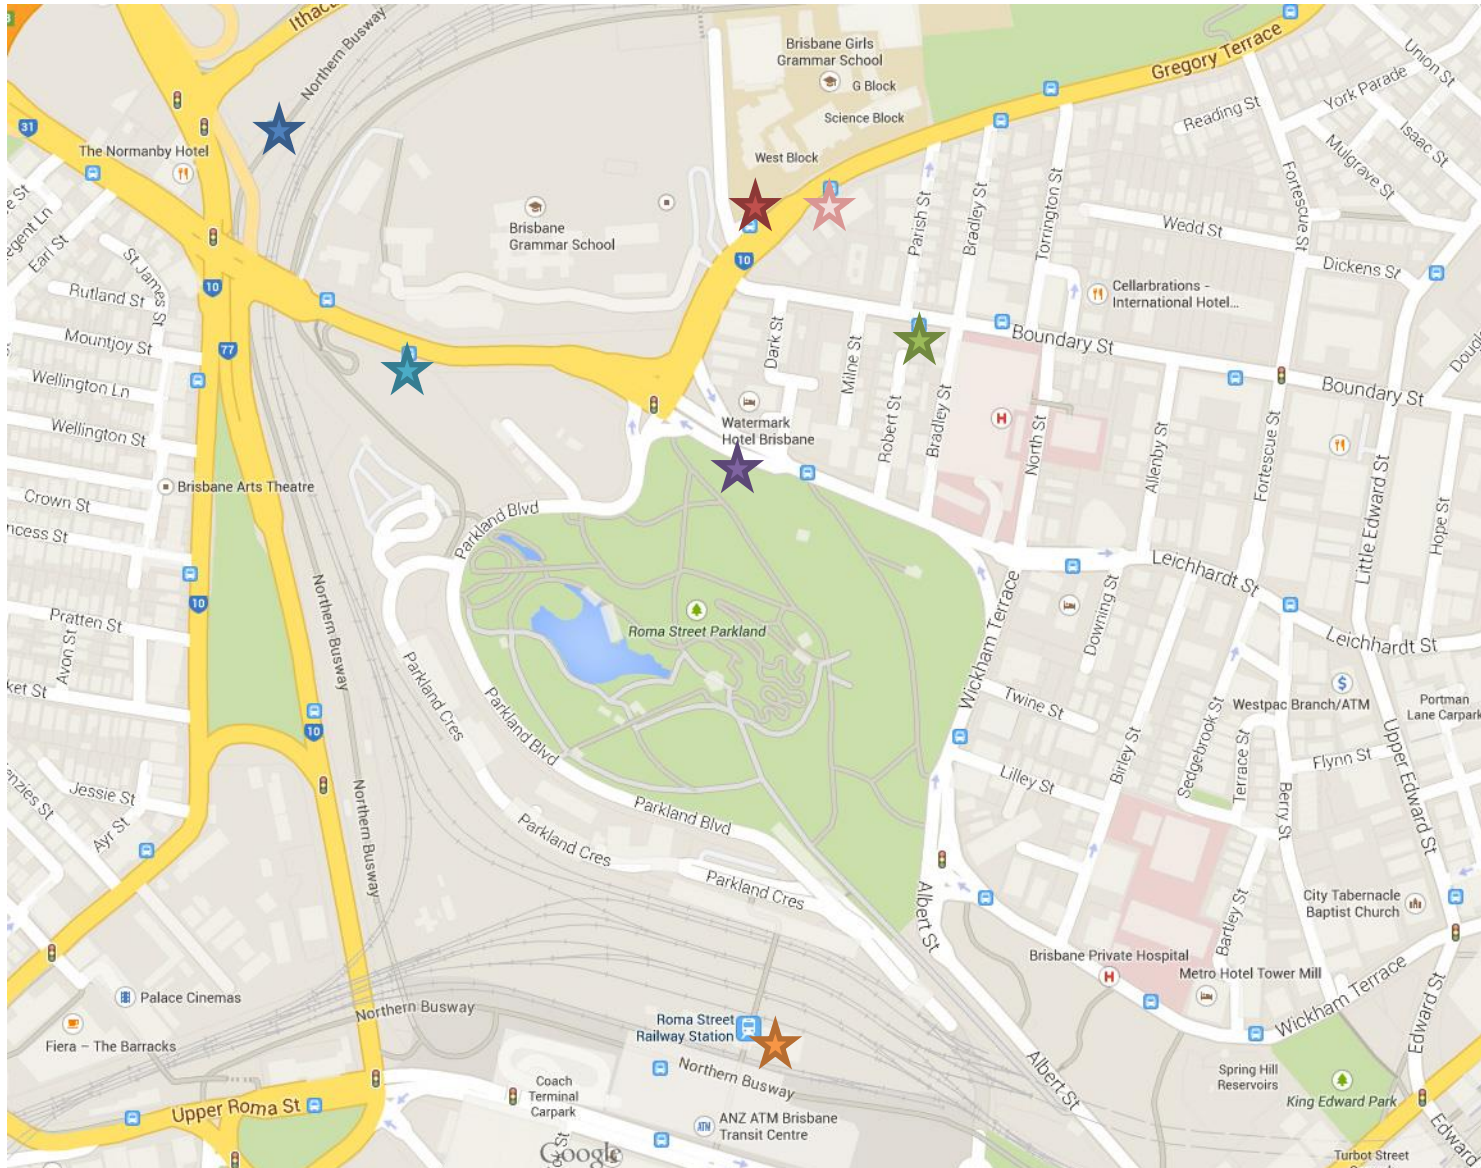

# Public transport near Brisbane Girls Grammar School

All public transport within 5-10 minutes walking distance

-  **Normanby busway station**  
Routes: 66, 325, 330, 333, 340, 345, 351, 357, 359, 363, 376, 390, 933, P343, S746
-  **Brisbane Grammar Stop 4**  
Routes: 321, 435, 922, 923, 928, 929, P426, S740
-  **Gregory Tce at Brisbane Grammar, Stop 4**  
Routes: 321, 350, 390, 914, 927, S731, S732, S733, S734
-  **Boundary St – Stop 172 St Andrews**  
Routes: 30, 321
-  **Wickham Terrace - Stop 3a (near Dark St)**  
Routes: 372, 373, S735, S736
-  **College Rd – Stop 3b (near Countess St)**  
Routes: 372, 373, 390, 914, 927, S731, S732, S733, S734, S736
-  **Roma St Train Station**