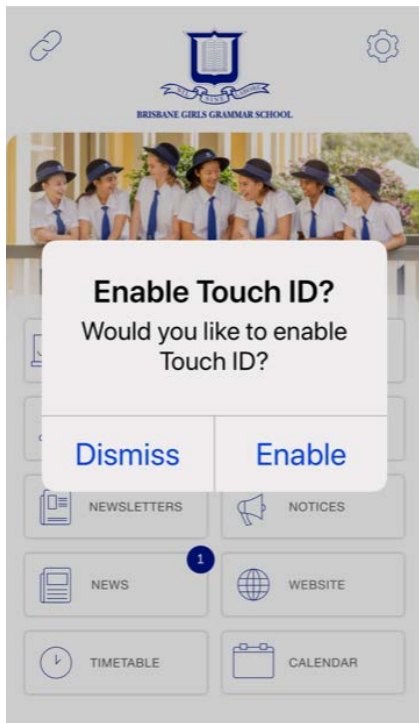

1. App Login

When you download and open the app for the first time, you are required to login to access the content within the BGGGS App. You can login using the same username and password that you use to access the Parent Portal section of the School's Website. You only need to login once as the app will remember your login details.

2. Push Notifications

When prompted by the App, please select the *Allow Notifications* option when requested by the app. This will ensure you are notified when there are notices and updates within the app and that you receive any emergency communications from the School.

BRISBANE GIRLS GRAMMAR SCHOOL

3. Touch ID (*)

When prompted for Enable Touch ID, please Select **Dismiss** and do not enable this as the App will still remember your login details from the initial App login prompt.