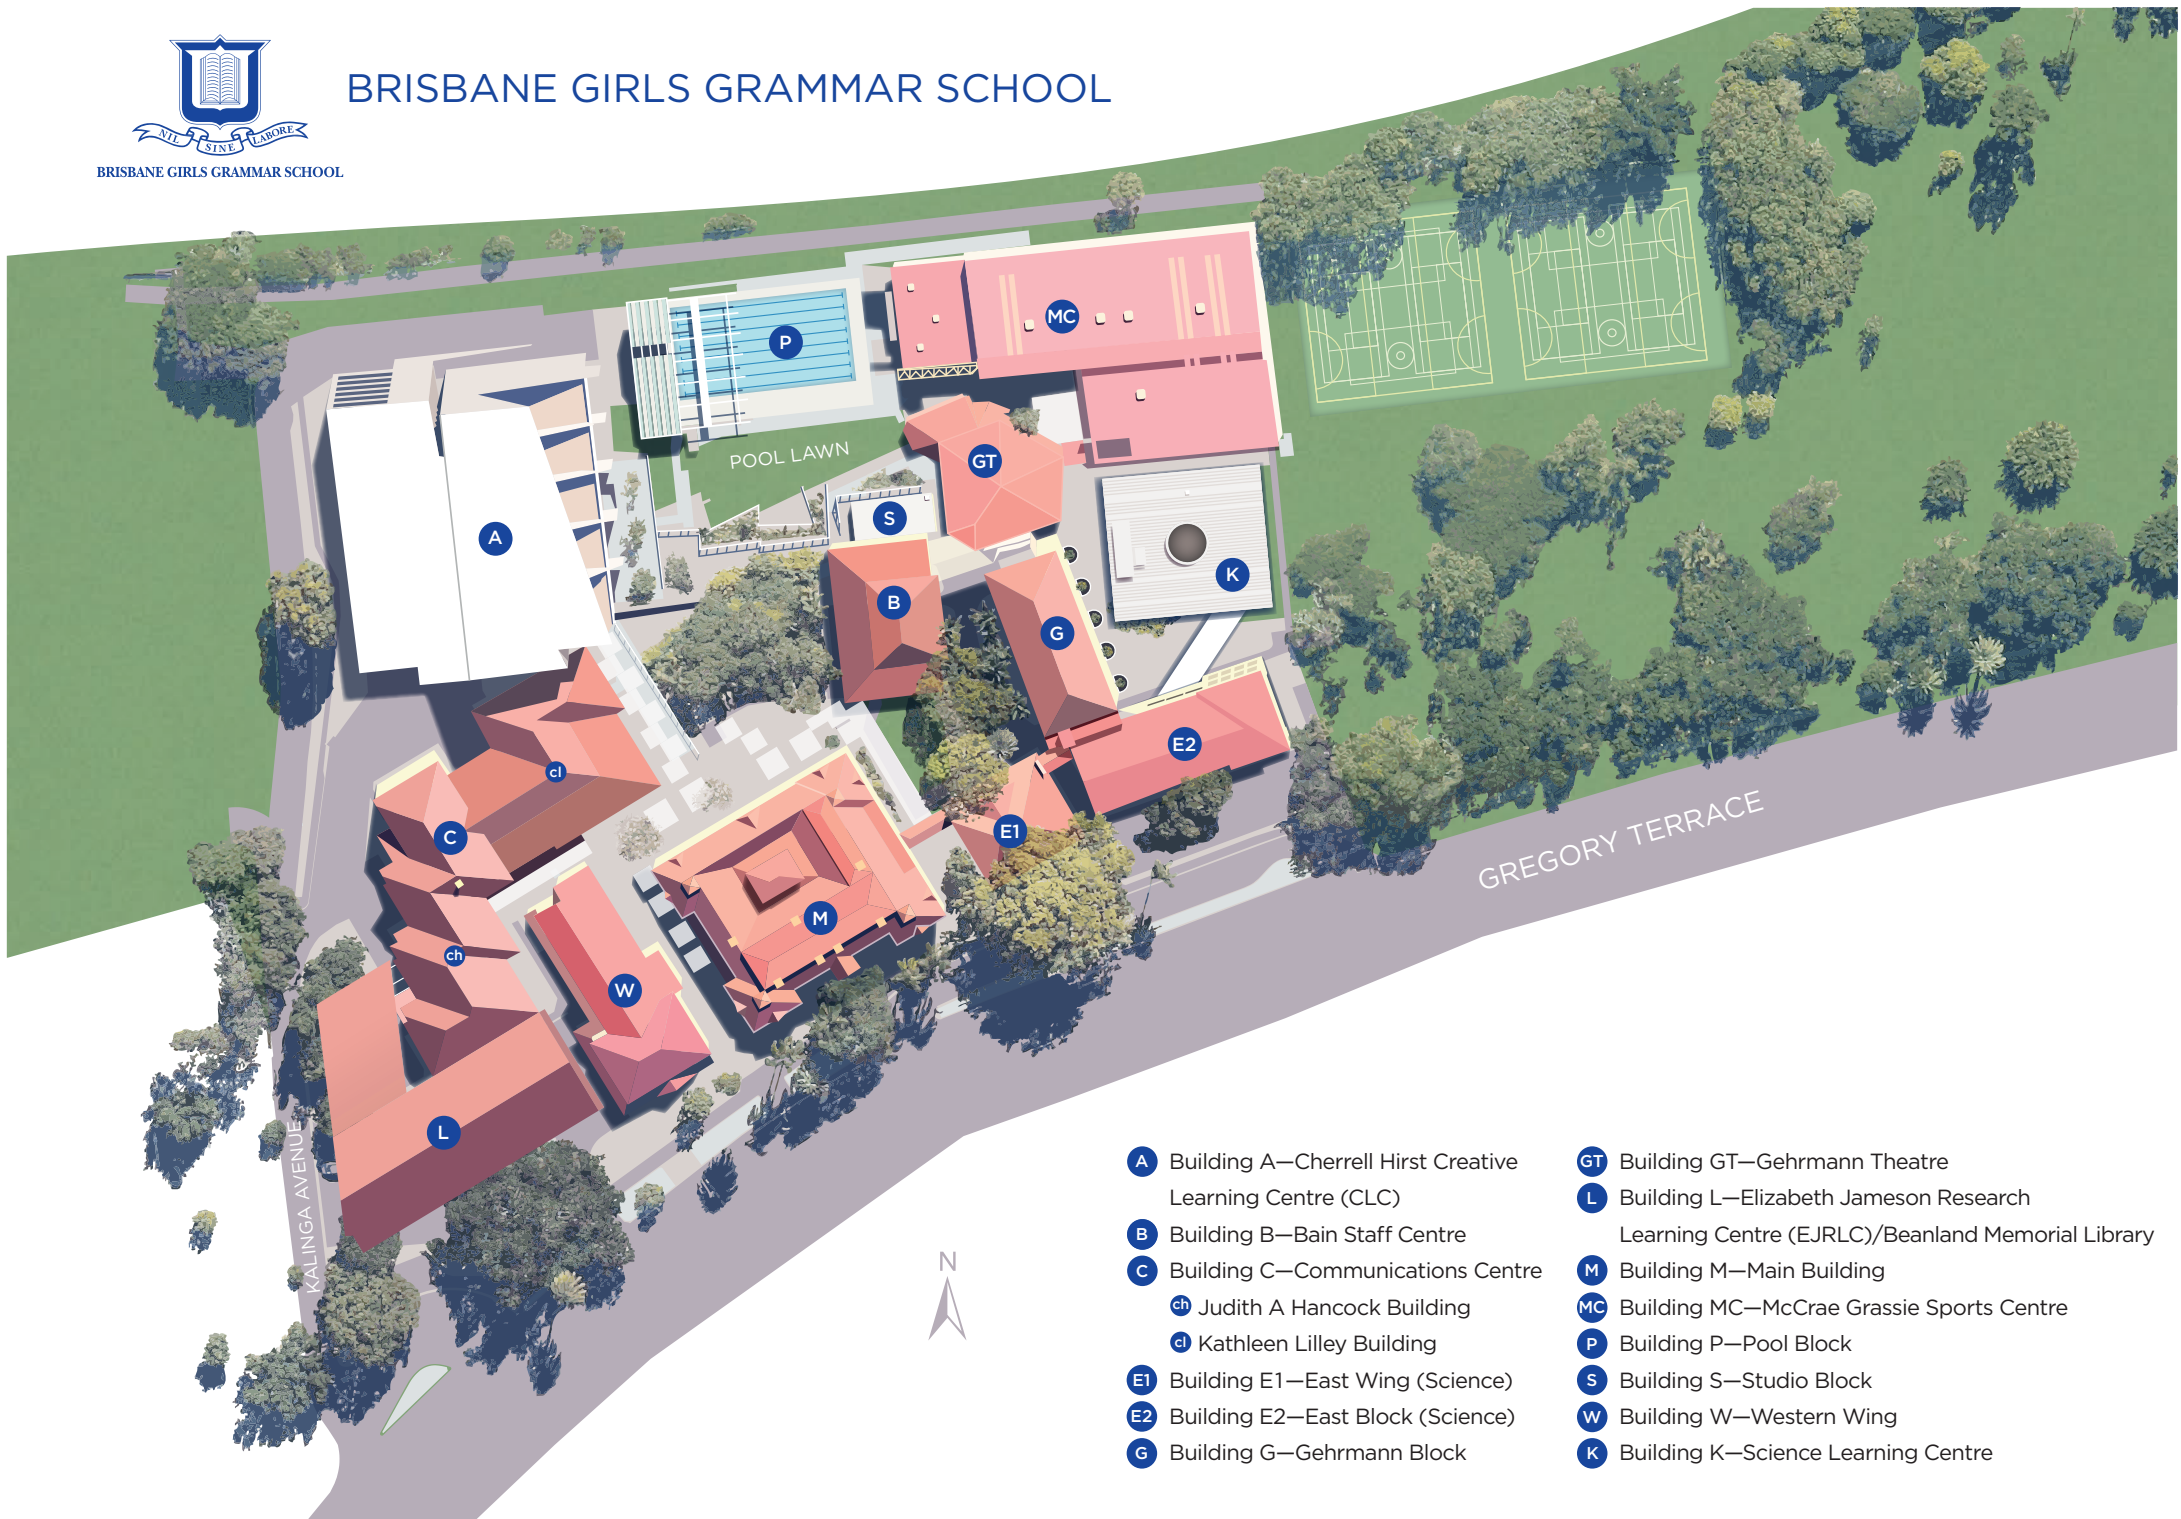

BRISBANE GIRLS GRAMMAR SCHOOL

# BRISBANE GIRLS GRAMMAR SCHOOL

- A** Building A—Cherrell Hirst Creative Learning Centre (CLC)
- B** Building B—Bain Staff Centre
- C** Building C—Communications Centre
  - ch** Judith A Hancock Building
  - cl** Kathleen Lilley Building
- E1** Building E1—East Wing (Science)
- E2** Building E2—East Block (Science)
- G** Building G—Gehrmann Block
- GT** Building GT—Gehrmann Theatre
- L** Building L—Elizabeth Jameson Research Learning Centre (EJRLC)/Beanland Memorial Library
- M** Building M—Main Building
- MC** Building MC—McCrae Grassie Sports Centre
- P** Building P—Pool Block
- S** Building S—Studio Block
- W** Building W—Western Wing
- K** Building K—Science Learning Centre