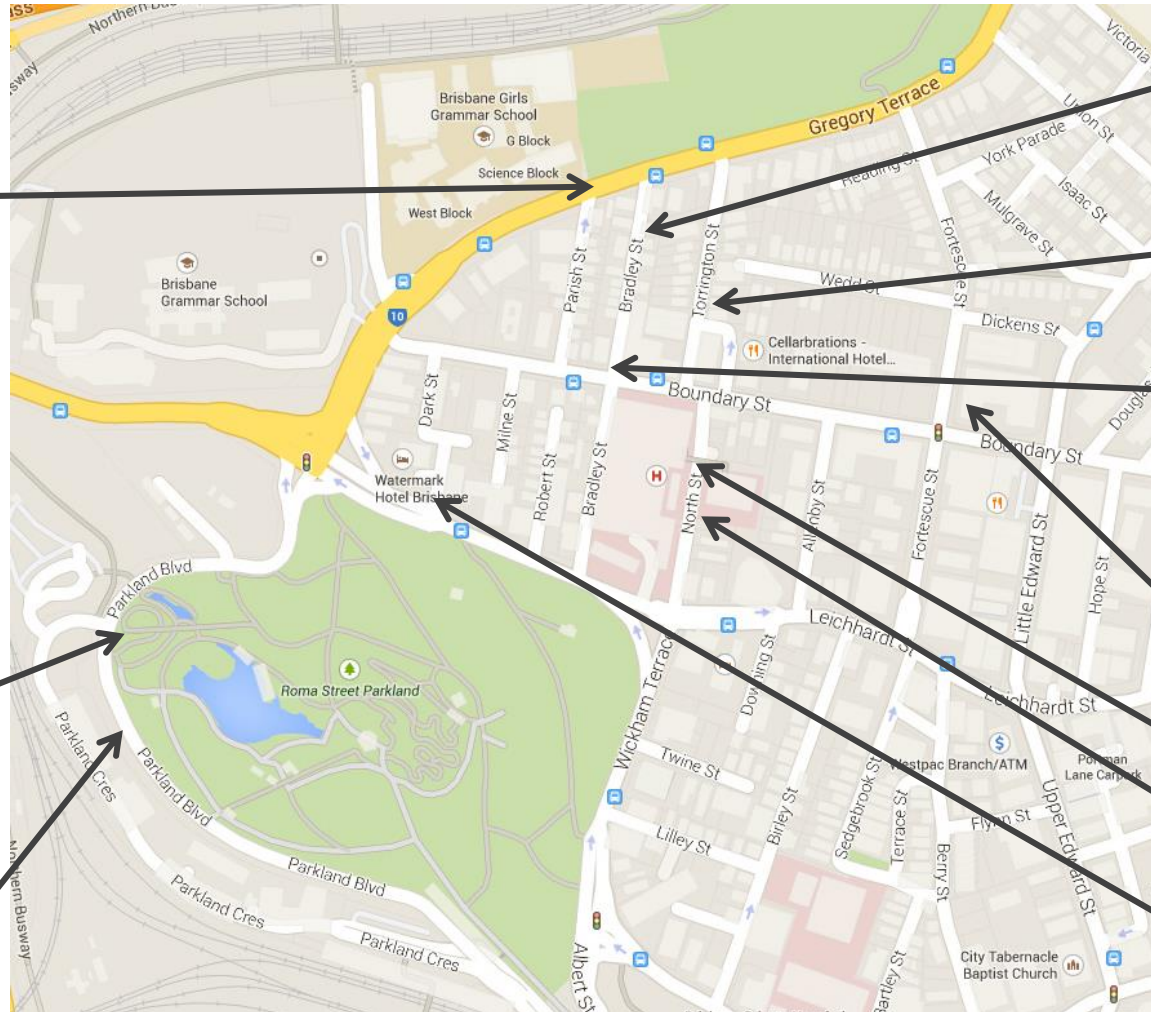

BRISBANE GIRLS GRAMMAR SCHOOL

Metered and Pay parking around the Spring Hill campus

Gregory Terrace
(both sides of the street)
Metered parking – 3h, 4h,
12h
\$1.60 - \$2.70 per hour

Roma Street Parkland
College Close Carpark
Metered parking - 4h
\$2.70 per hour

Parkland Boulevard
Metered parking - 3h
\$4.40 per hour

Bradley Street
Metered parking – 2h, 3h
\$2.70 per hour

Torrington Street
Metered parking – 2h
\$2.70 per hour

Boundary Street (north end)
Metered parking – 2h, 4h
\$1.60 - \$2.70 per hour

Pay car parks:

- Wilson Parking, 433 Boundary St
(entrance on Fortescue St)
(<http://www.secureparking.com.au>)
- The hospital (entrance on North St)
- St Andrew's Place (entrance on
North St, opposite emergency
Centre)
- Watermark Hotel
(entrance in Dark St)