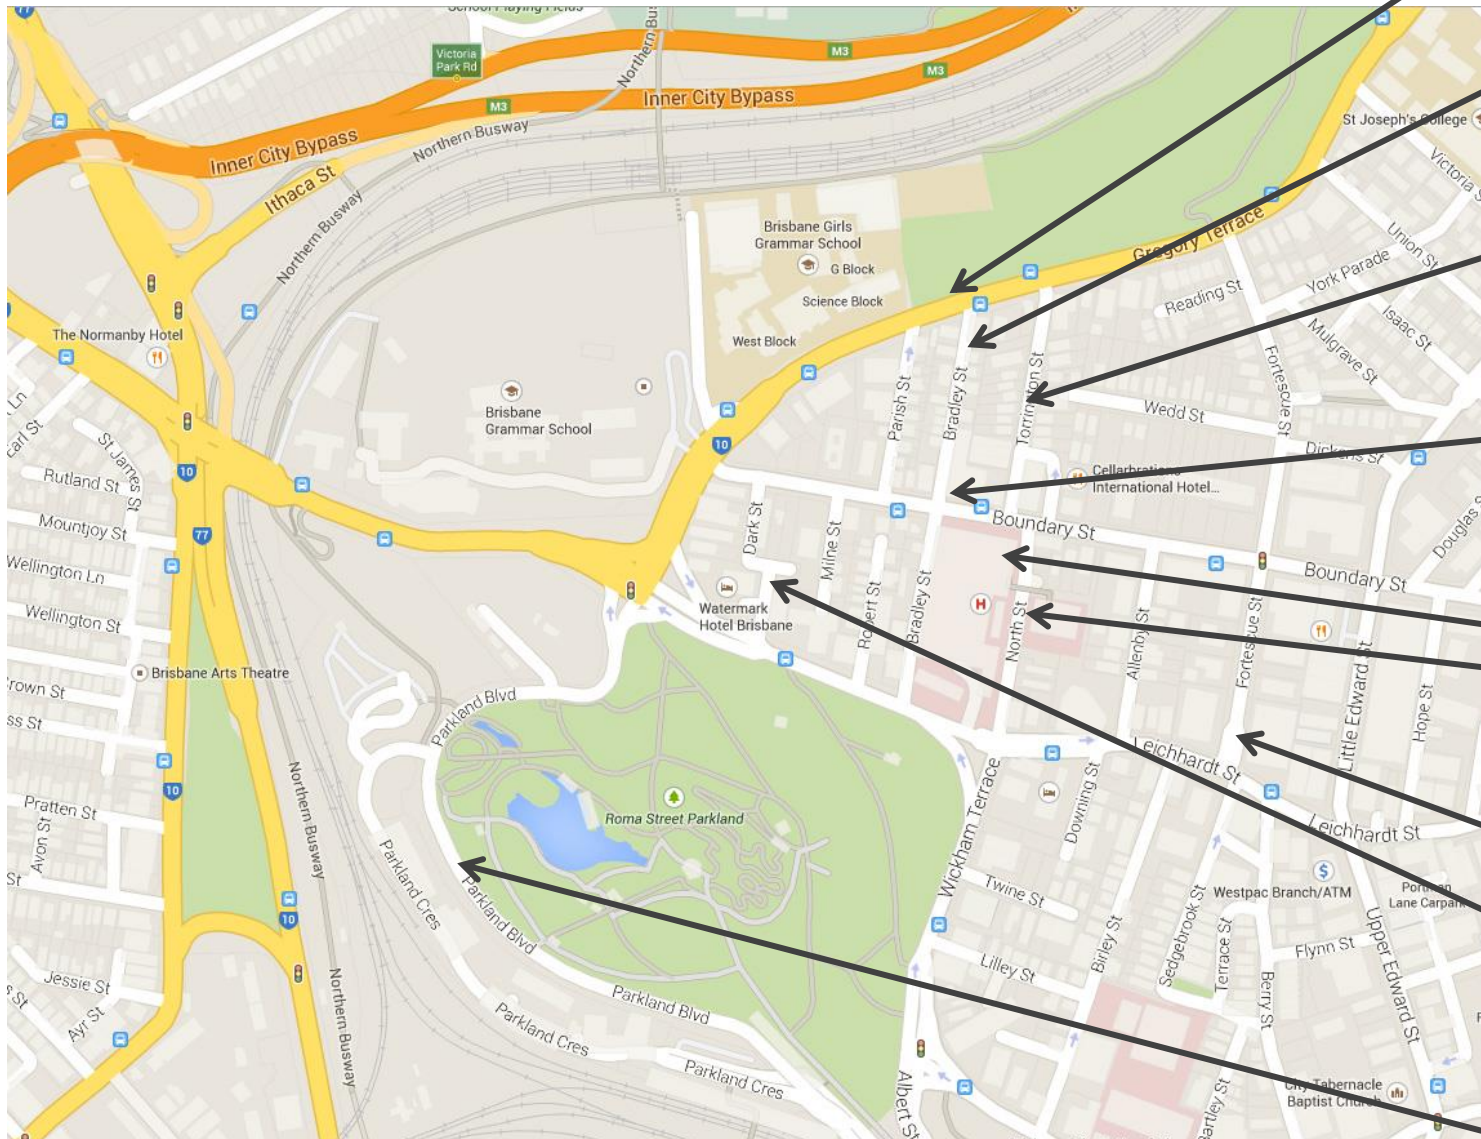

BRISBANE GIRLS GRAMMAR SCHOOL

Metered and Pay parking around the Spring Hill campus

Gregory Terrace
(both sides of the street)
Metered parking – 3h, 4h, 12h
\$1.60 - \$2.70 per hour

Bradley Street
Metered parking – 2h, 3h
\$2.70 per hour

Torrington Street
Metered parking – 2h
\$2.70 per hour

Boundary Street (north end)
Metered parking – 2h, 4h
\$1.60 - \$2.70 per hour

Pay car parks:

- The hospital (entrance on North St)
- St Andrew's Place (entrance on North St, opposite emergency Centre)
- (<http://www.secureparking.com.au>)
- Wilson Parking, 433 Boundary St (entrance in Fortescue St)
- Watermark Hotel (entrance in Dark St)

Roma Street Parkland
Metered parking – 3h
\$4.40 per hour